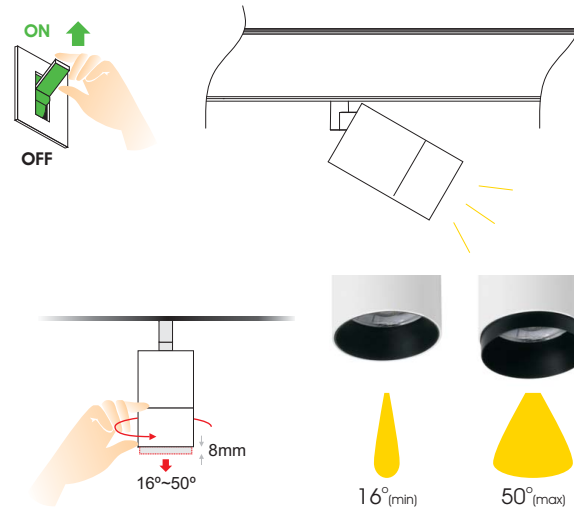

CLICK IT ZOOM SPOT 12W

Installation Manual

1

Attention
Switch off the main power.

2

3

4

Be sure that the click button is not pressed

5

Caution

Adjustment of Zoom must be made within the first 5 minutes of operation of the luminaire.

6

To uninstall make sure you first press the button