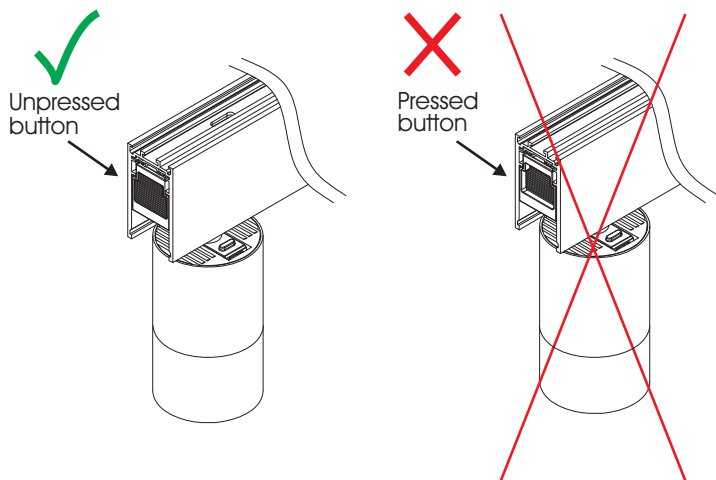

CLICK IT ZOOM SPOT 12W

Installation Manual

1

Attention
Switch off the main power.

2

3

4

Be sure that the click button is not pressed

5

Caution

Adjustment of Zoom must be made within the first 5 minutes of operation of the luminaire.

6

To uninstall make sure you first press the button