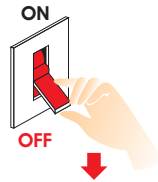

CLICK IT ZOOM SPOT 12W

Installation Manual

1

Attention
Switch off the main power.

2

3

4

Be sure that the click button is not pressed