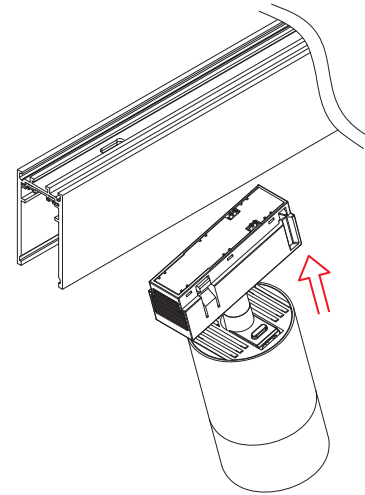

CLICK IT ZOOM SPOT 12W

Installation Manual

1

Attention
Switch off the main power.

2

3

4

Be sure that the click button is not pressed