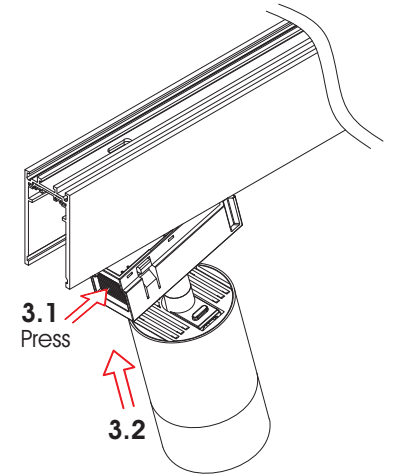

CLICK IT ZOOM SPOT 12W

Installation Manual

1

Attention
Switch off the main power.

2

3

4

Be sure that the click button is not pressed