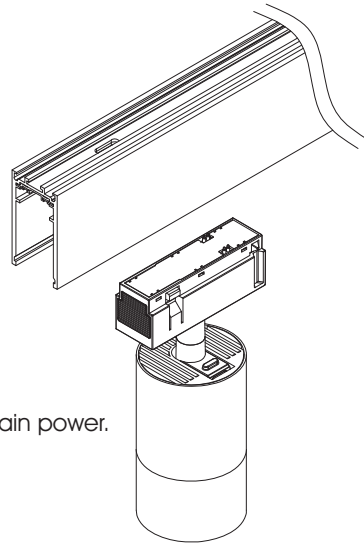

CLICK IT ZOOM SPOT 12W

Installation Manual

1

Attention
Switch off the main power.

2

3

4

Be sure that the click button is not pressed