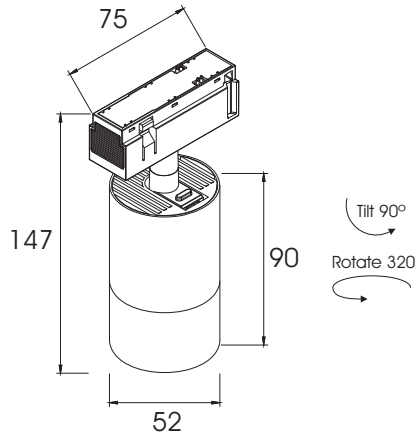

CLICK IT ZOOM SPOT 12W

Installation Manual

1

Attention
Switch off the main power.

2

3

4

Be sure that the click button is not pressed